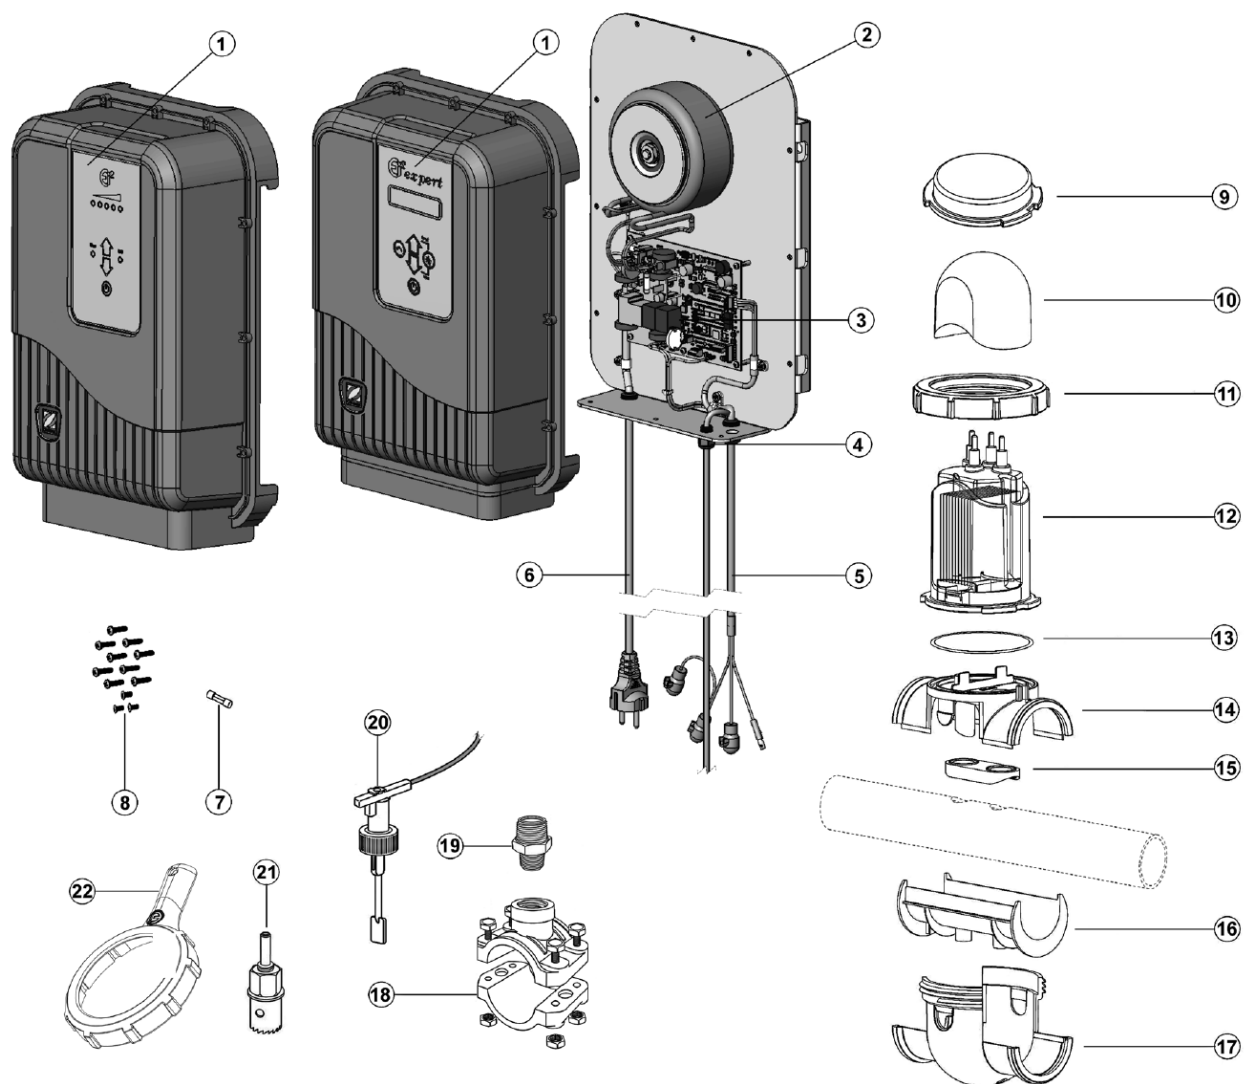

# AUTO CHLOR ZODIAC Ei 2 a Ei 2 Expert

## AUTO CHLOR ZODIAC Ei 2 a Ei 2 Expert

detail	identifikace	popis
1	WR0625400	Ei 2 cover assenbly with lexan
1	WR0664000	<b>Ei 2 Expert</b> cover assembly with lexan <i>control PCB</i>
2	WR0609700	Transformer kit
3	WR0625600	Ei 2 power PCB <i>(with thermal paste, screws)</i>
3	WR0664100	<b>Ei 2 Expert</b> power PCB <i>(with thermal paste, screws)</i>
4	WR0625700	Ei 2 cable glands kit (x2)
4	WR0664300	<b>Ei 2 Expert</b> cable glands kit (x4)
5	WR0609800	Ei 2 cell cable
5	WR0664200	<b>Ei 2 Expert</b> cell cable
6	WR0625100	Mains supply cable
7	W110201	M205 2,5A T Fuse
8	WR0609400	Cover screw set (9 x M4/17, 3 x M4/8)
8	W043870	Winterizing cap for cell
10	W043800	Cell cap
11	W043790	Electrode tightening ring
12	WR0673600	Complete Ei 2 12 electrode
12	WR0673700	Complete Ei 2 20 electrode
12	W197601	Complete Ei 2 Expert 10 electrode
12	W197612	Complete Ei 2 Expert 18 electrode
12	W197621	Complete Ei 2 Expert 25 electrode
13	W151281	Electrode O-ring
14	W043640	Saddle clamp top
15	W043700	Flat hose joint 1 1/2" (UK)
15	W043710	Flat hose joint DN50mm, DN63mm (EU)
16	W043680	EU pipe adapter (1 1/2")
16	W043690	EU pipe adapter (DN50mm)
17	W043630	Saddle clamp top
18	W013010	Complete DN50mm saddle clamp <i>(adaptable to 1 1/2" UK)</i>
18	W013011	Complete DN63mm saddle clamp <i>(adaptable to 2" UK)</i>
19	W043560	3/4"x1/2" adapter for flow switch
20	WV0090600	Ei 2 Expert flow switch
21	W043750	Hole saw 22 mm for pipe drilling
22	W043760	Electrode locking ring wrench
/	W2070A	Zodiac domed badge for cover
/	W176801	Zodiac sticker for cell cap